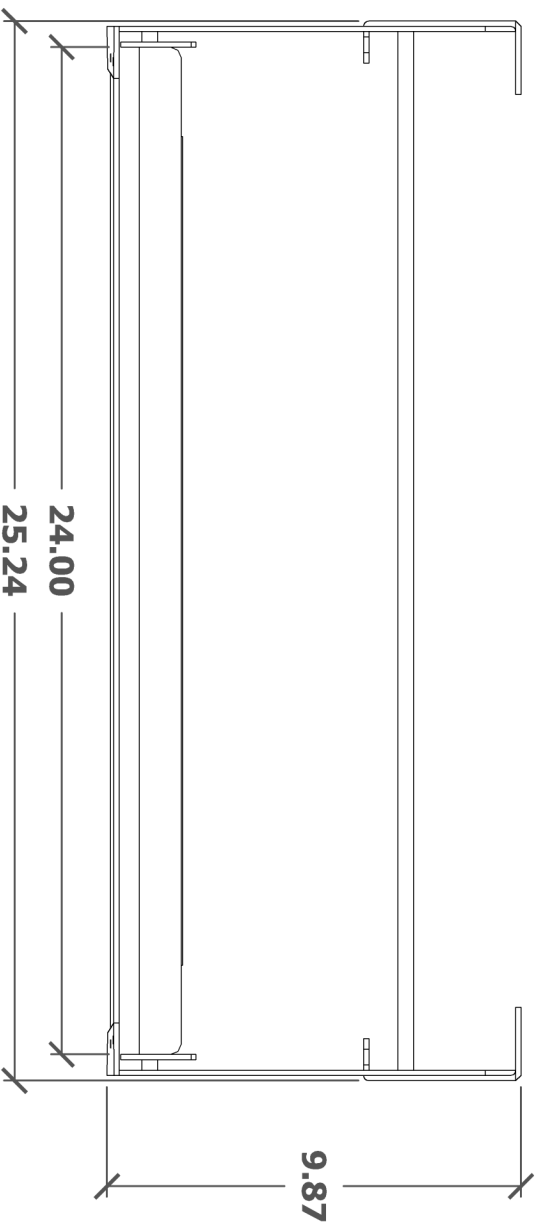

Open Step

Side View

Scale: 1"=1/4"

Closed Step

Side View

Scale: 1"=1/4"

Front View

Scale: 1"=1/4"