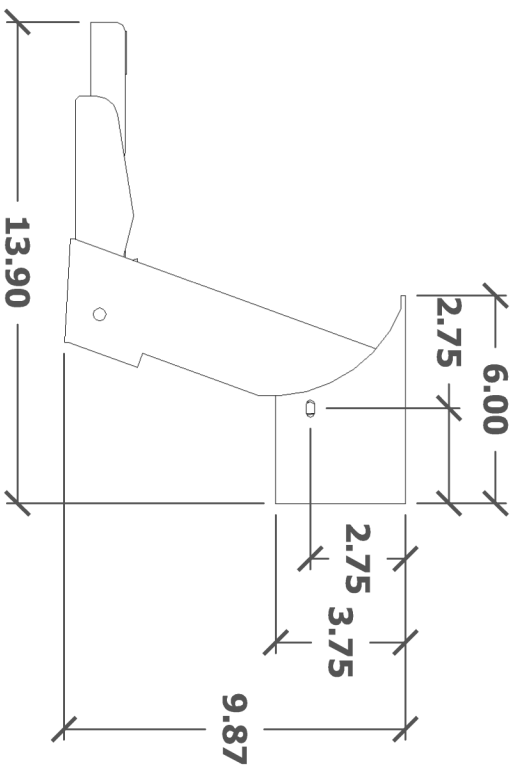

Open Step

Side View

Scale: 1"=1/4"

Closed Step

Side View

Scale: 1"=1/4"

Front View

Scale: 1"=1/4"